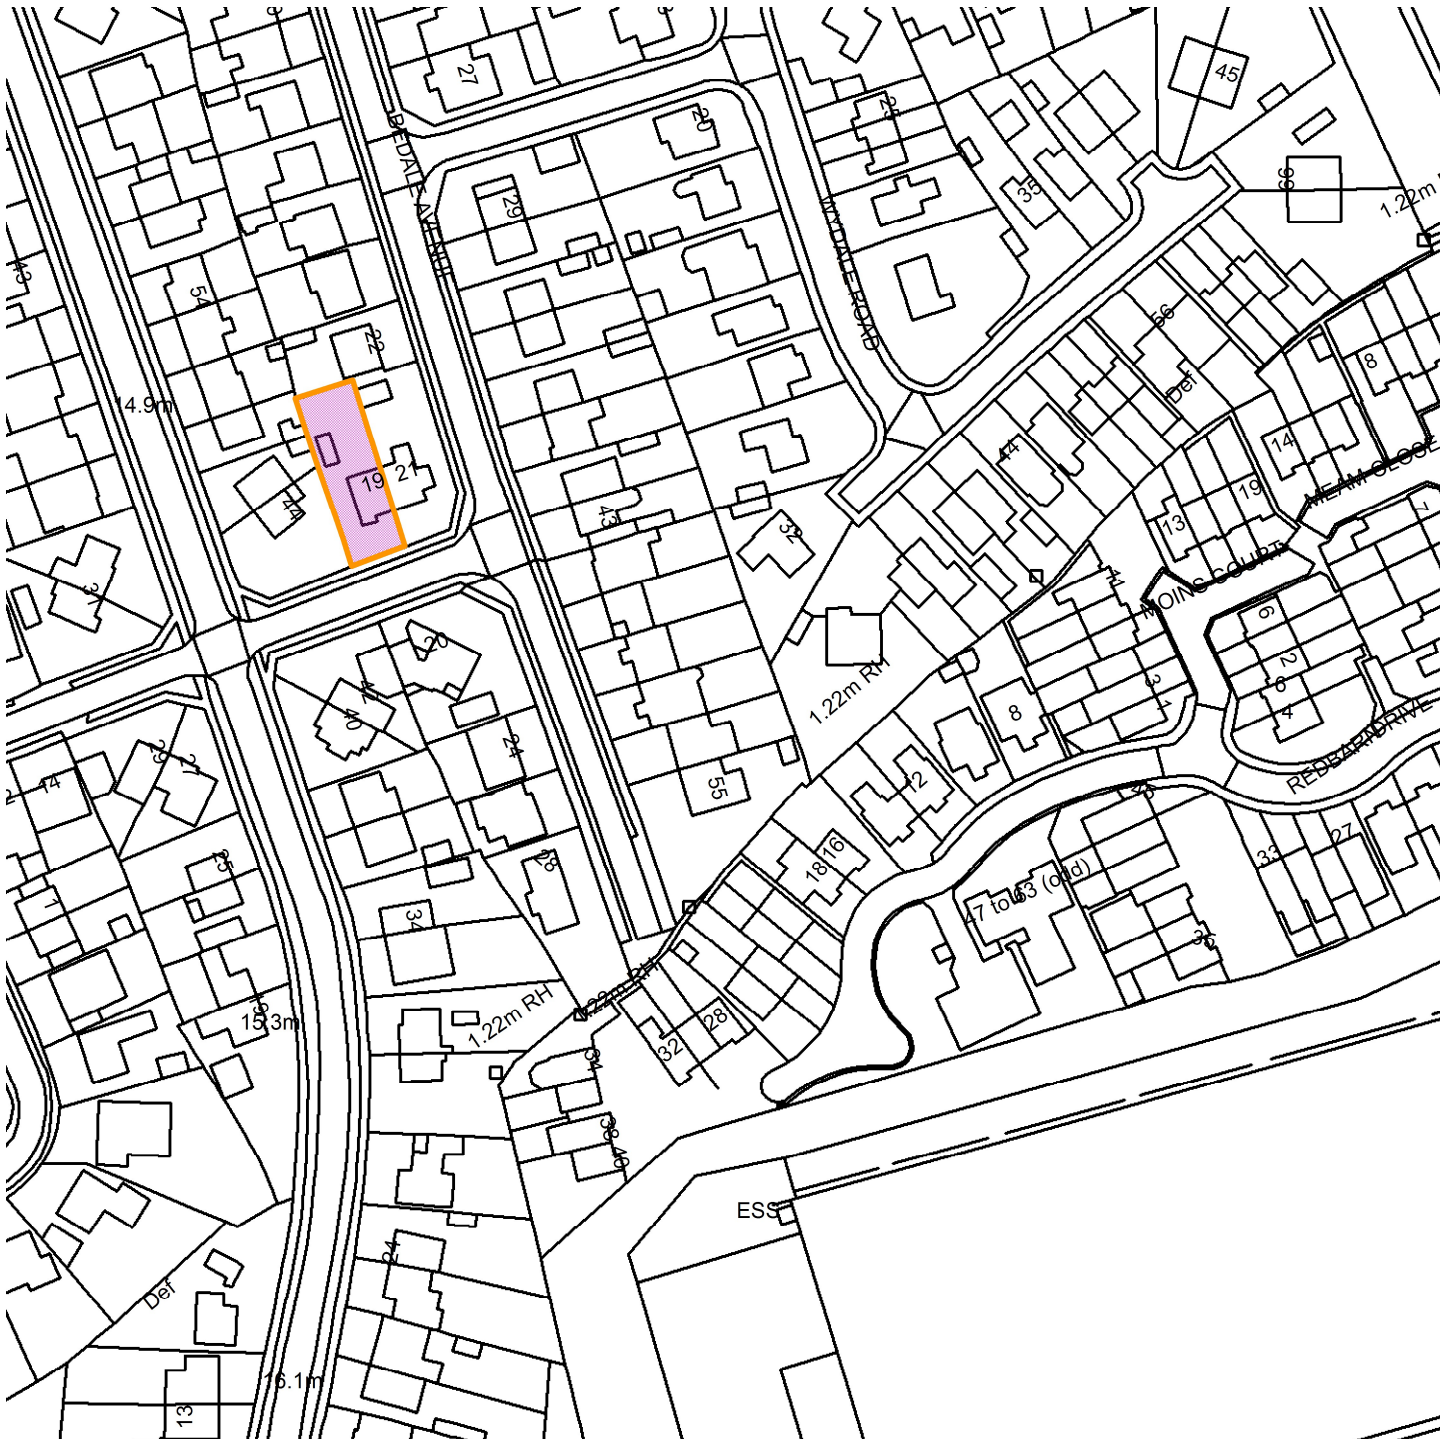

19 Baysdale Avenue Osbaldwick YO10 3NE

24/00175/FUL

GIS by ESRI (UK)

Scale : 1:1365

Reproduced from the Ordnance Survey map with the permission of the Controller of Her Majesty's Stationery Office © Crown Copyright 2000.

Unauthorised reproduction infringes Crown Copyright and may lead to prosecution or civil proceedings.

Organisation	City of York Council
Department	Directorate of Place
Comments	Site Location Plan
Date	08 April 2024
SLA Number	Not Set